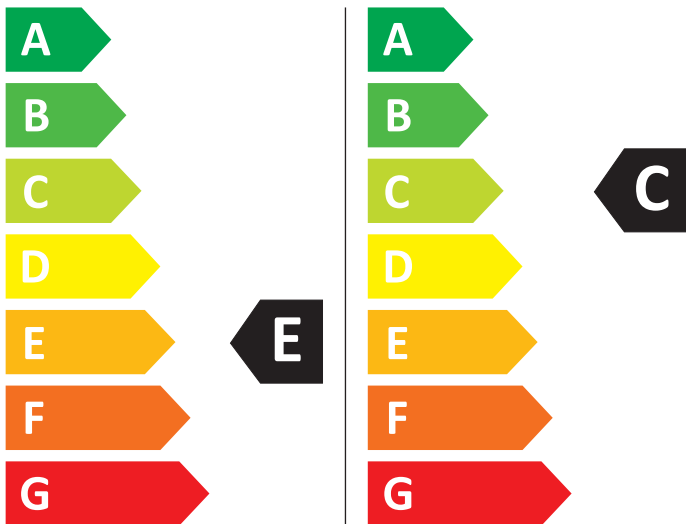

ENERG

Bosch

WNA13400BY

313 kWh / 100

63 kWh / 100

5.0 kg

8.0 kg

70 L